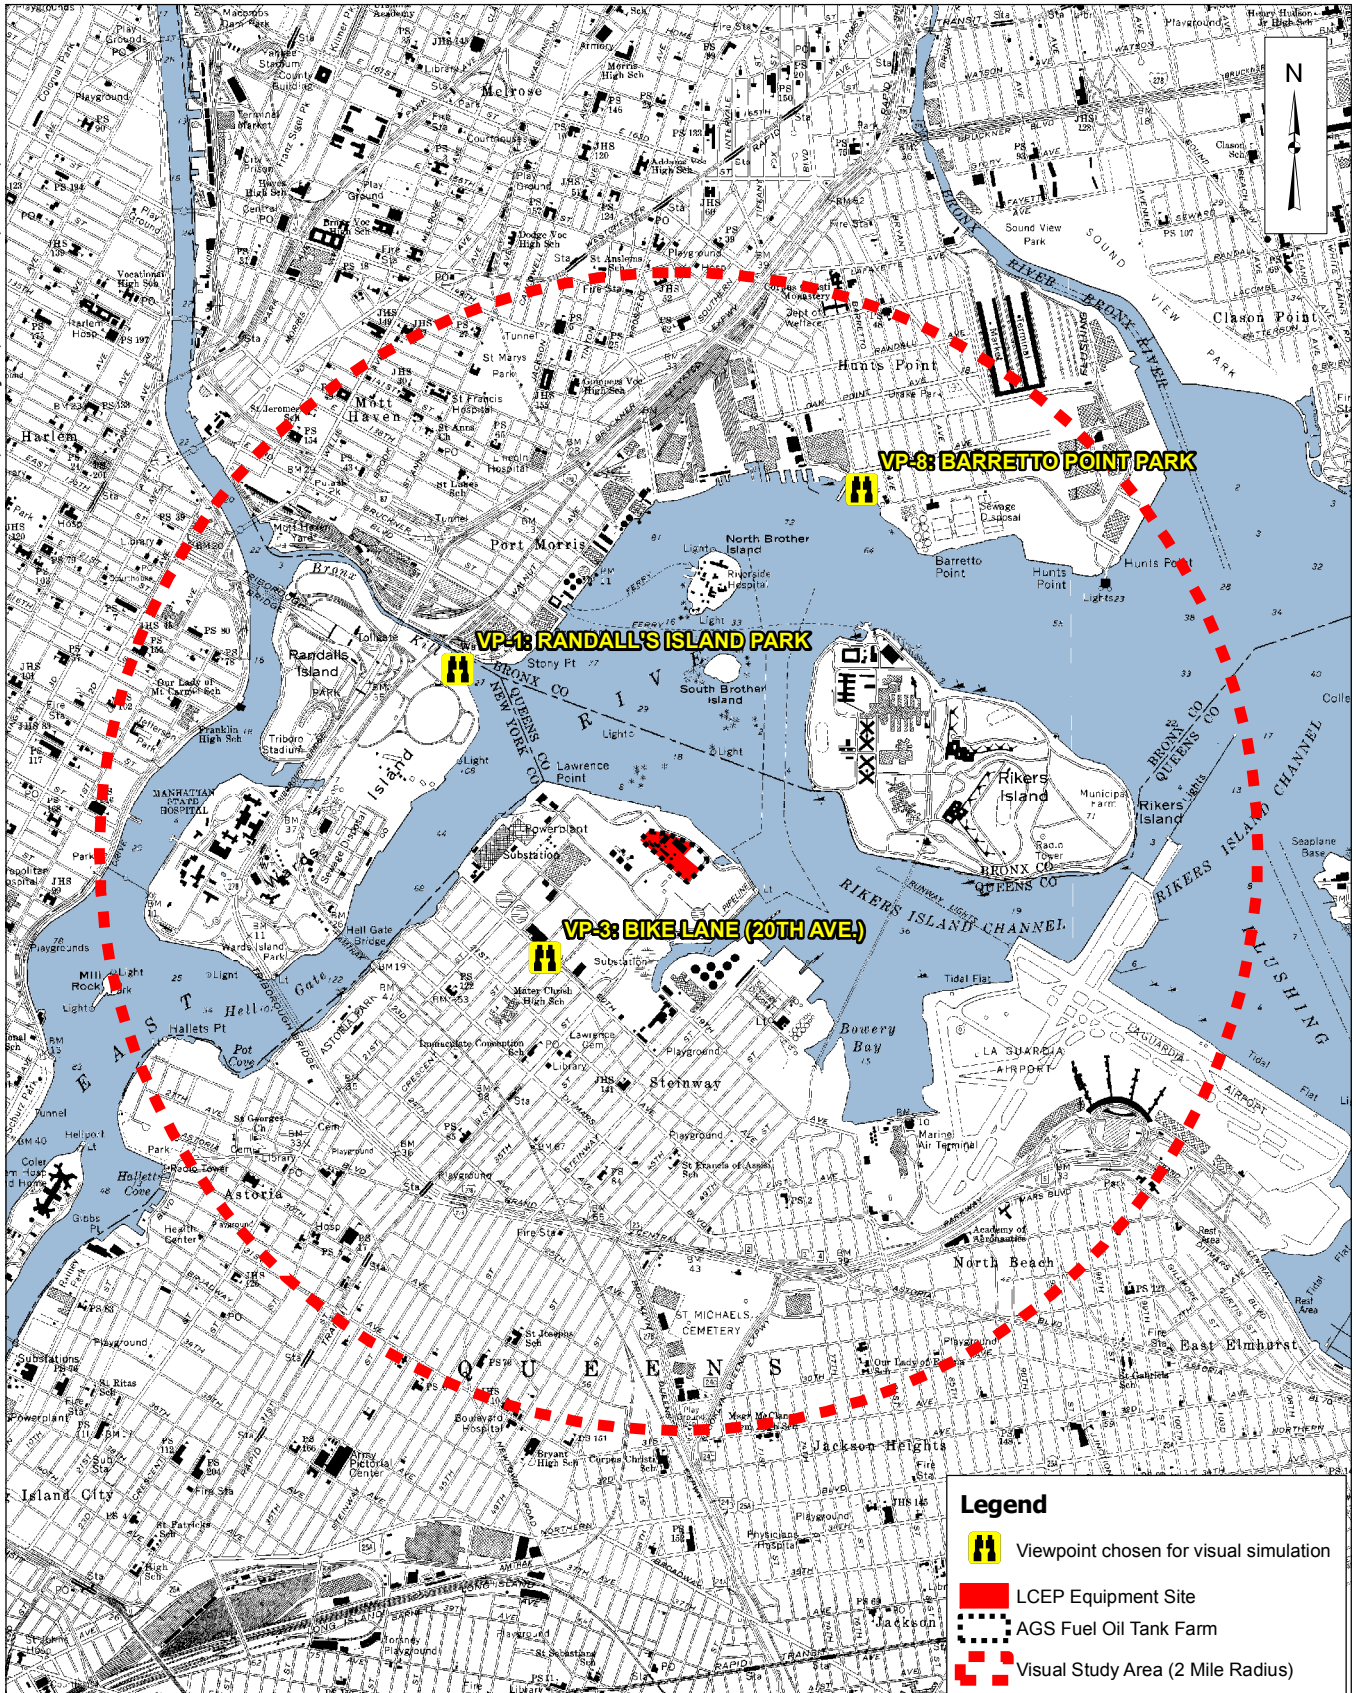

Location: G:\GIS-Projects\A532-Astoria\00-mxd\Visual-Locus1.mxd

ESS
Group, Inc.

Engineers
Scientists
Consultants

ASTORIA GENERATING COMPANY
Luyster Creek Energy Project at the Astoria Generating Station

Source: 1) NYS GIS Clearinghouse, NYDOT Maps, 1999
2) AGC, Site Layout, 2010 3) ESS, Simulation Locations, 2010

**Viewpoint Locations
Selected for
Visual Simulation**

**Figure
3.6-1**